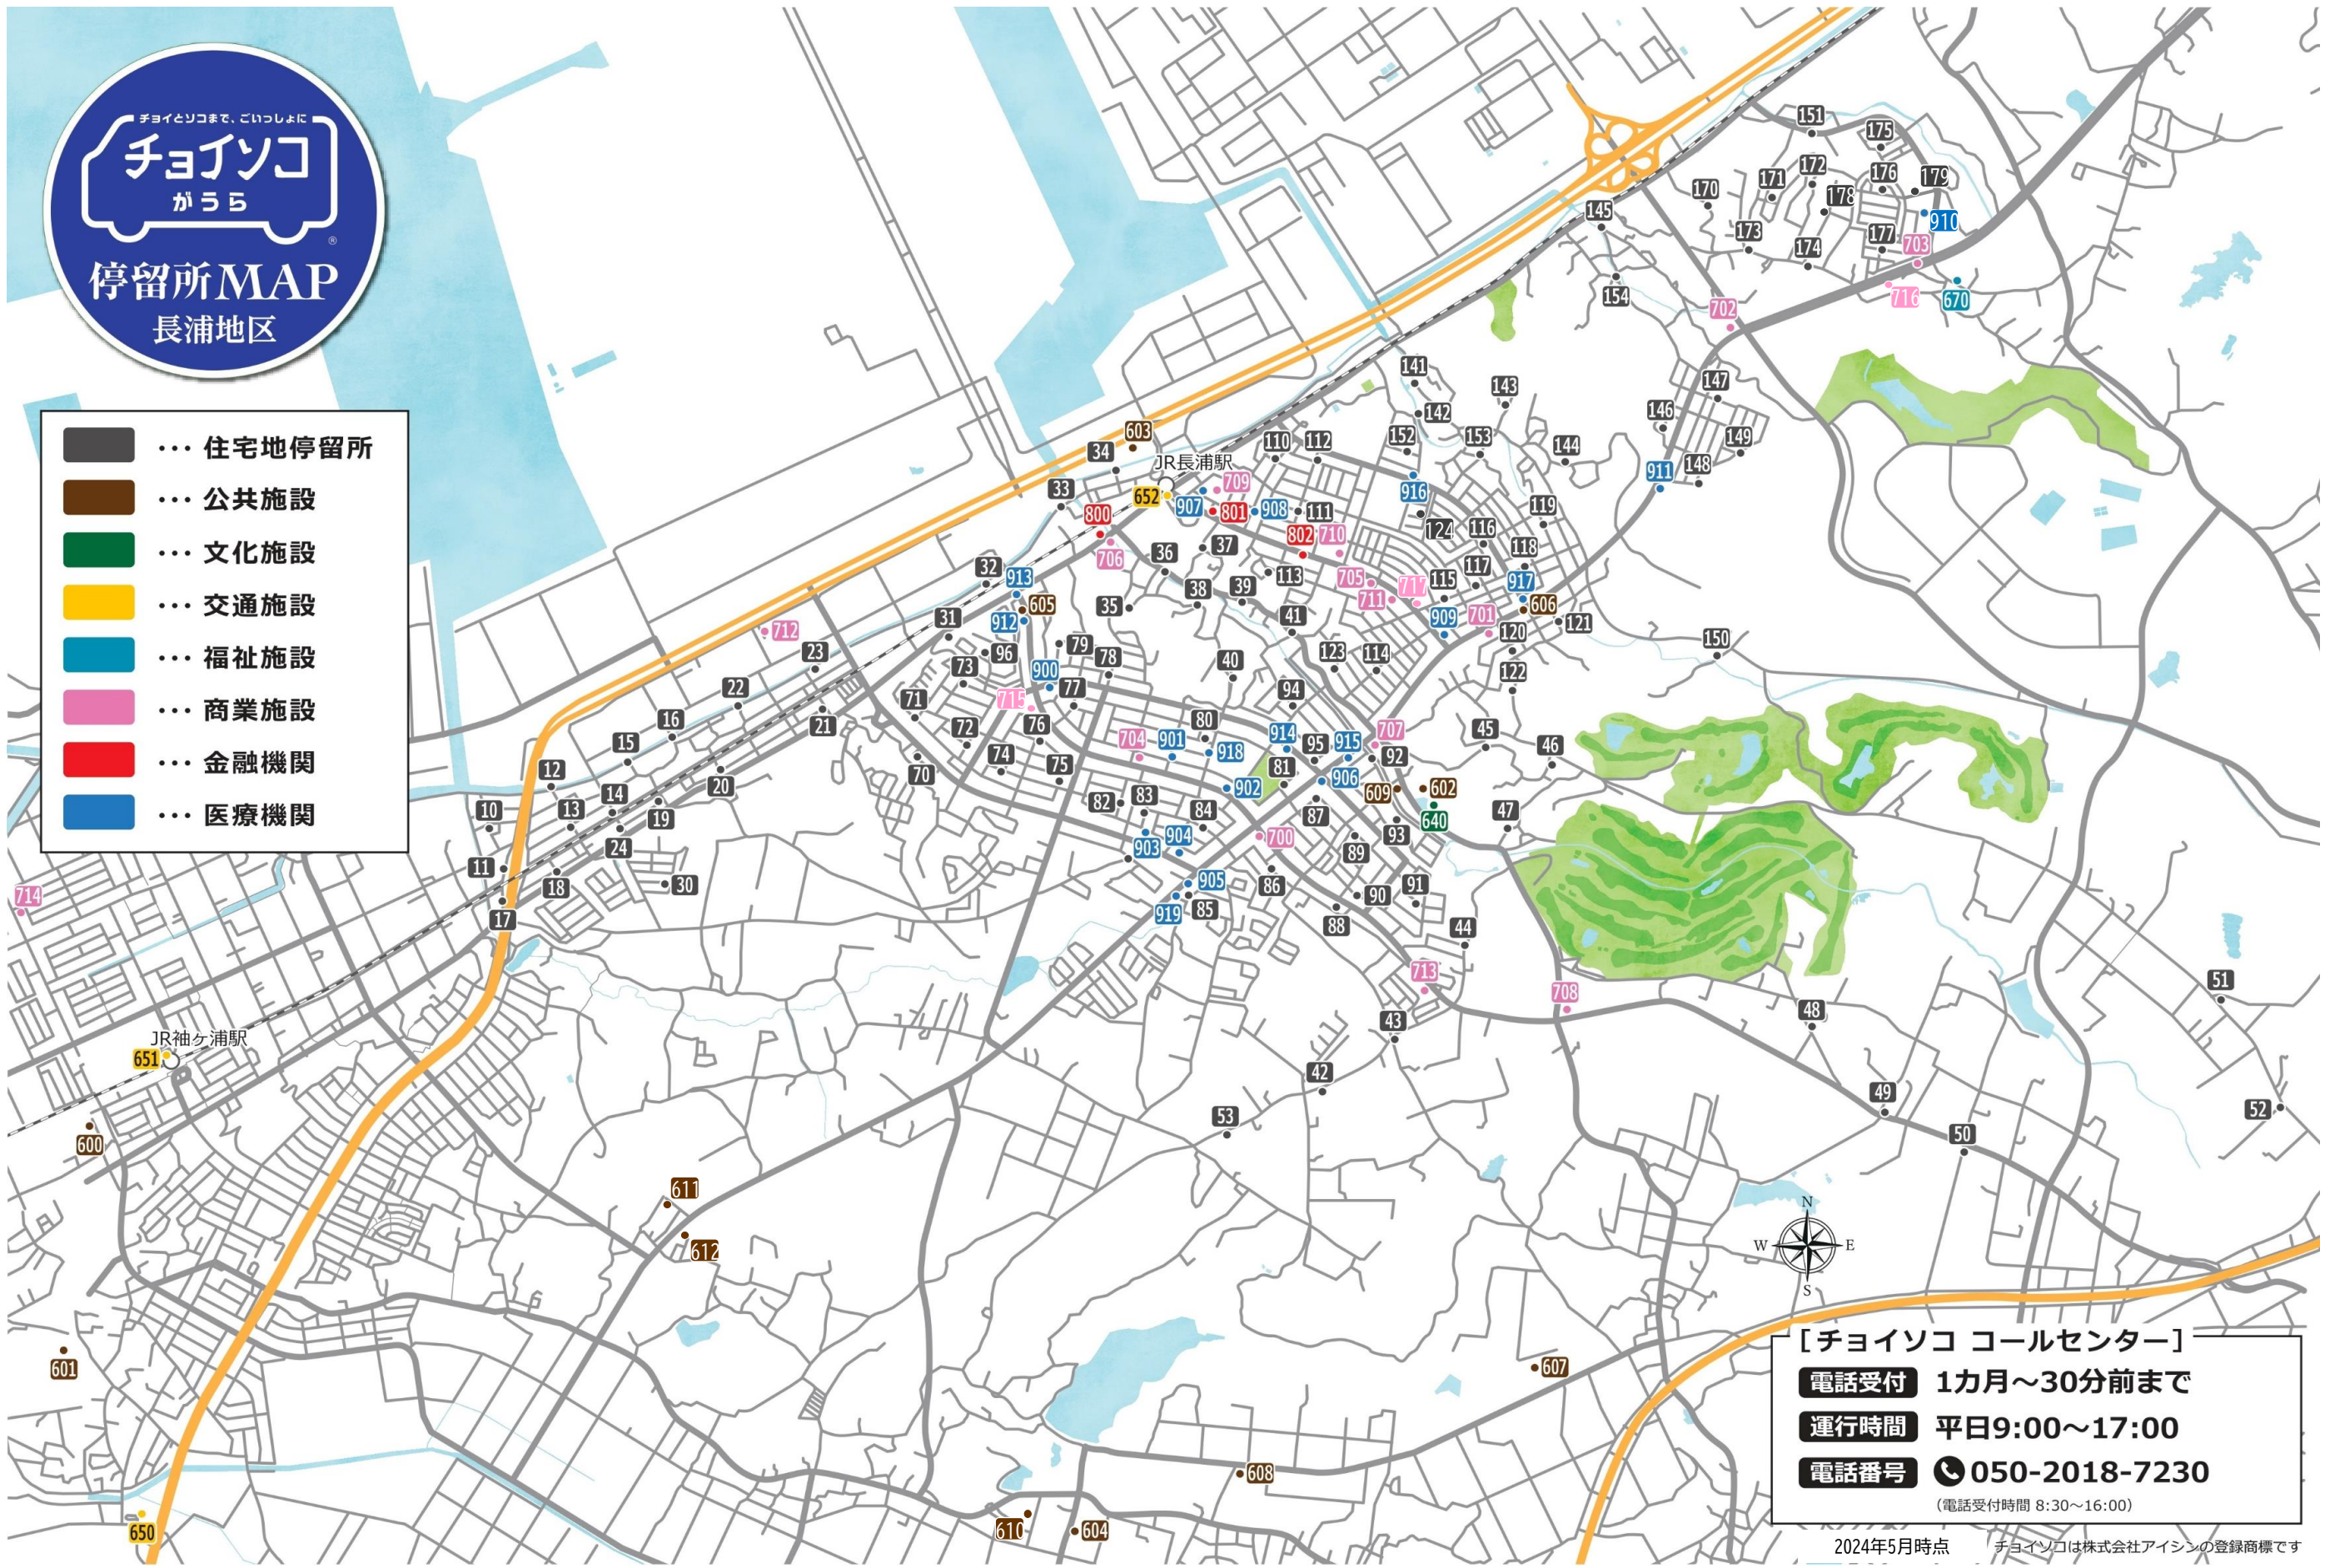

チョイソコ
がうら

停留所MAP

長浦地区

- ... 住宅地停留所
- ... 公共施設
- ... 文化施設
- ... 交通施設
- ... 福祉施設
- ... 商業施設
- ... 金融機関
- ... 医療機関

[チョイソコ コールセンター]
電話受付 1カ月~30分前まで
運行時間 平日9:00~17:00
電話番号 ☎ 050-2018-7230
(電話受付時間 8:30~16:00)

■住宅地

Table of residential areas including '今井' (Imai) and '蔵波' (Kazuribami) with various numbered locations.

Table of residential areas in '蔵波台' (Kazuribamidai) with numbered locations.

Table of residential areas including '長浦駅前' (Nagaura Station Front), '久保田' (Kobuta), and '代宿' (Yakushuku) with numbered locations.

■公共施設

Table of public facilities (600-612) including city hall, libraries, and sports centers.

■文化施設

Table of cultural facilities (640) including a library.

■交通施設

Table of transportation facilities (650-652) including bus terminals and train stations.

■福祉施設

Table of welfare facilities (670) including a support center.

■商業施設

Table of commercial facilities (700-717) including convenience stores and supermarkets.

■金融機関

Table of financial institutions (800-802) including credit unions and banks.